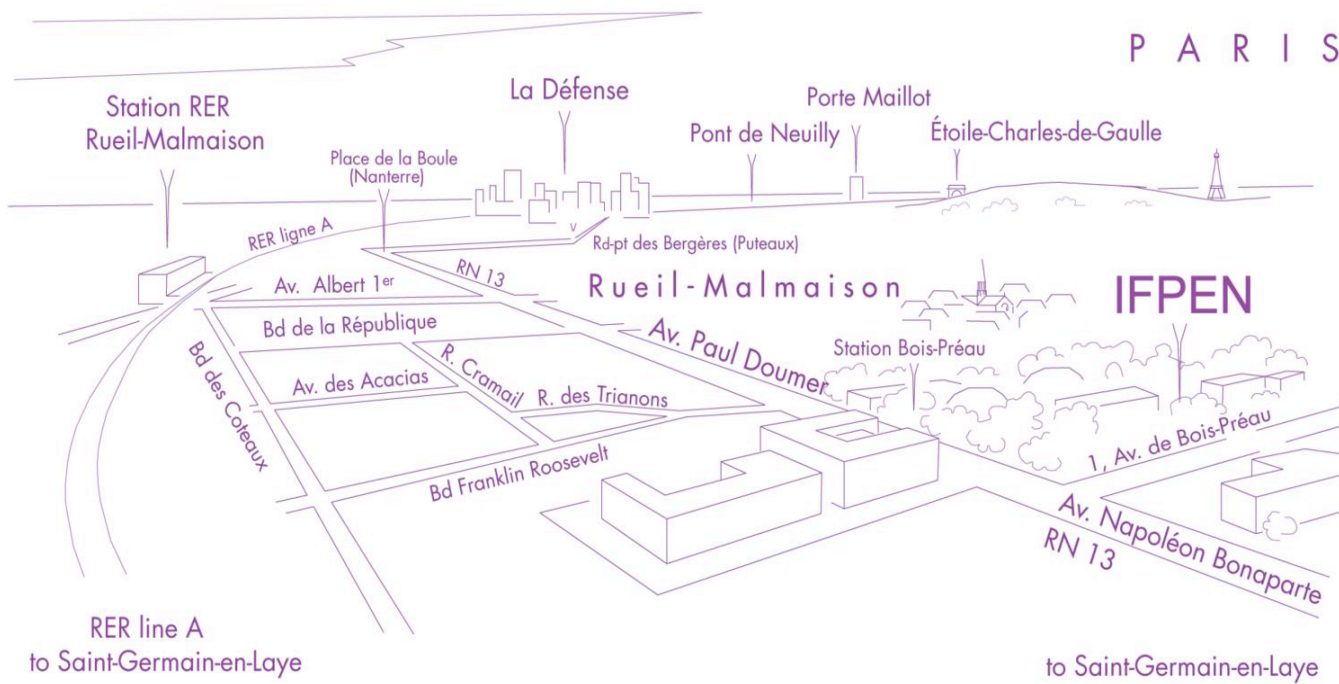

Access to IFP Energies nouvelles

By road

From Paris, exit *Porte Maillot*,
RD 913, Direction *La Défense / Saint-Germain-en-Laye*.

Using public transport

RER (Réseau Express Régional), Line A direction *Saint-Germain-en-Laye*.

Two possibilities:

- Get off at "*Rueil-Malmaison*" station, exit "*Victor Hugo - Autobus*", then take the bus 244, get off at "*Geneviève Couturier*".
- Get off at "*Grande Arche de la Défense*" station, then take the bus 258 (*La Défense - Saint-Germain-en-Laye*) and get off at "*Bois-Préau*".

Shuttle

A free shuttle service will be organized between Paris (meeting point near the hotels) and IFPEN as follows:

■ Tuesday 29 February

7.30 From the meeting point in Paris to IFPEN

16.30 From IFPEN to the RER station of Rueil-Malmaison

Meeting point in Paris:

Place Charles de Gaulle-Étoile, at the corner of Avenue Mac-Mahon.

Overview of the place Charles de Gaulle-Étoile